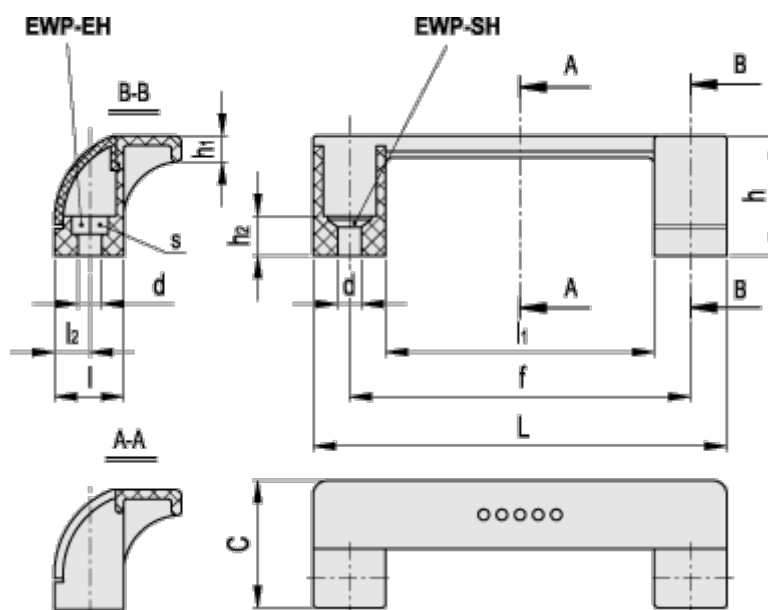

Article number: 23052652111

Description: E+G Guard wing handle, Ergostyle
EWP.110-EH-C1

Measures

C	= 35	L	= 114
d	= 6.5	l1	= 74
f	= 93,5 +/-0,5	l2	= 9.5
F1 (N)	= 800		
h	= 33		
h1	= 7		
h2	= 11		
l	= 19		